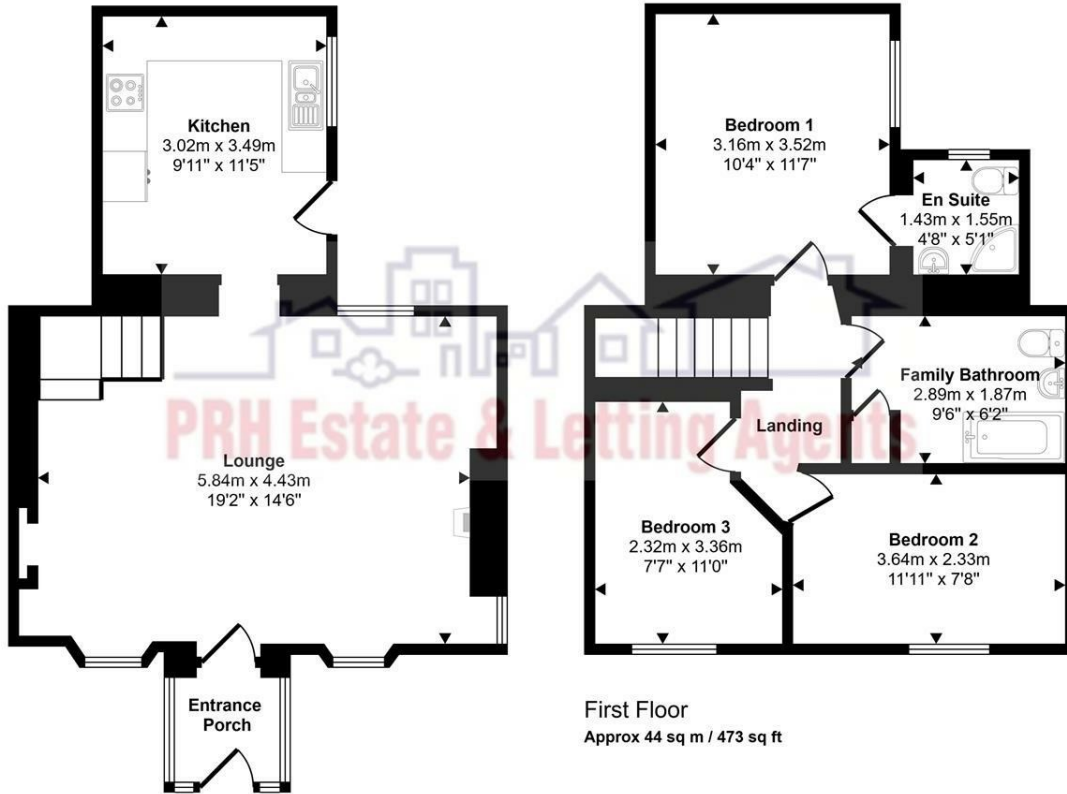

Approx Gross Internal Area
87 sq m / 941 sq ft

Ground Floor
Approx 43 sq m / 467 sq ft

First Floor
Approx 44 sq m / 473 sq ft

St. Buryan

£290,000

The accuracy of these particulars is not guaranteed nor do they form part of any contract. Applicants should verify details by personal examination and enquiry.

Fair View
St. Buryan
TR19 6DT

£290,000

KEY FEATURES

- Village Location
- Country Cottage
- Three bedrooms
- Fully Renovated
- New kitchen and bathroom
- EPC E (40 65)

DIRECTIONS

Proceed from Penzance heading towards Lands End then take the left hand turn to St Buryan and continue into the village. The property is on the left hand side as you enter the village opposite the church and immediately after the left turn onto Newlyn Road.

Opposite the church in the village of St. Buryan, is this pretty end terrace cottage, built in 1875 and recently renovated.

Spanning an impressive 941 square feet, the property boasts three bedrooms, one en-suite and an open plan lounge. The recent renovations include a brand-new kitchen and bathroom, ensuring that you can enjoy the comforts of modern living in this old country cottage.